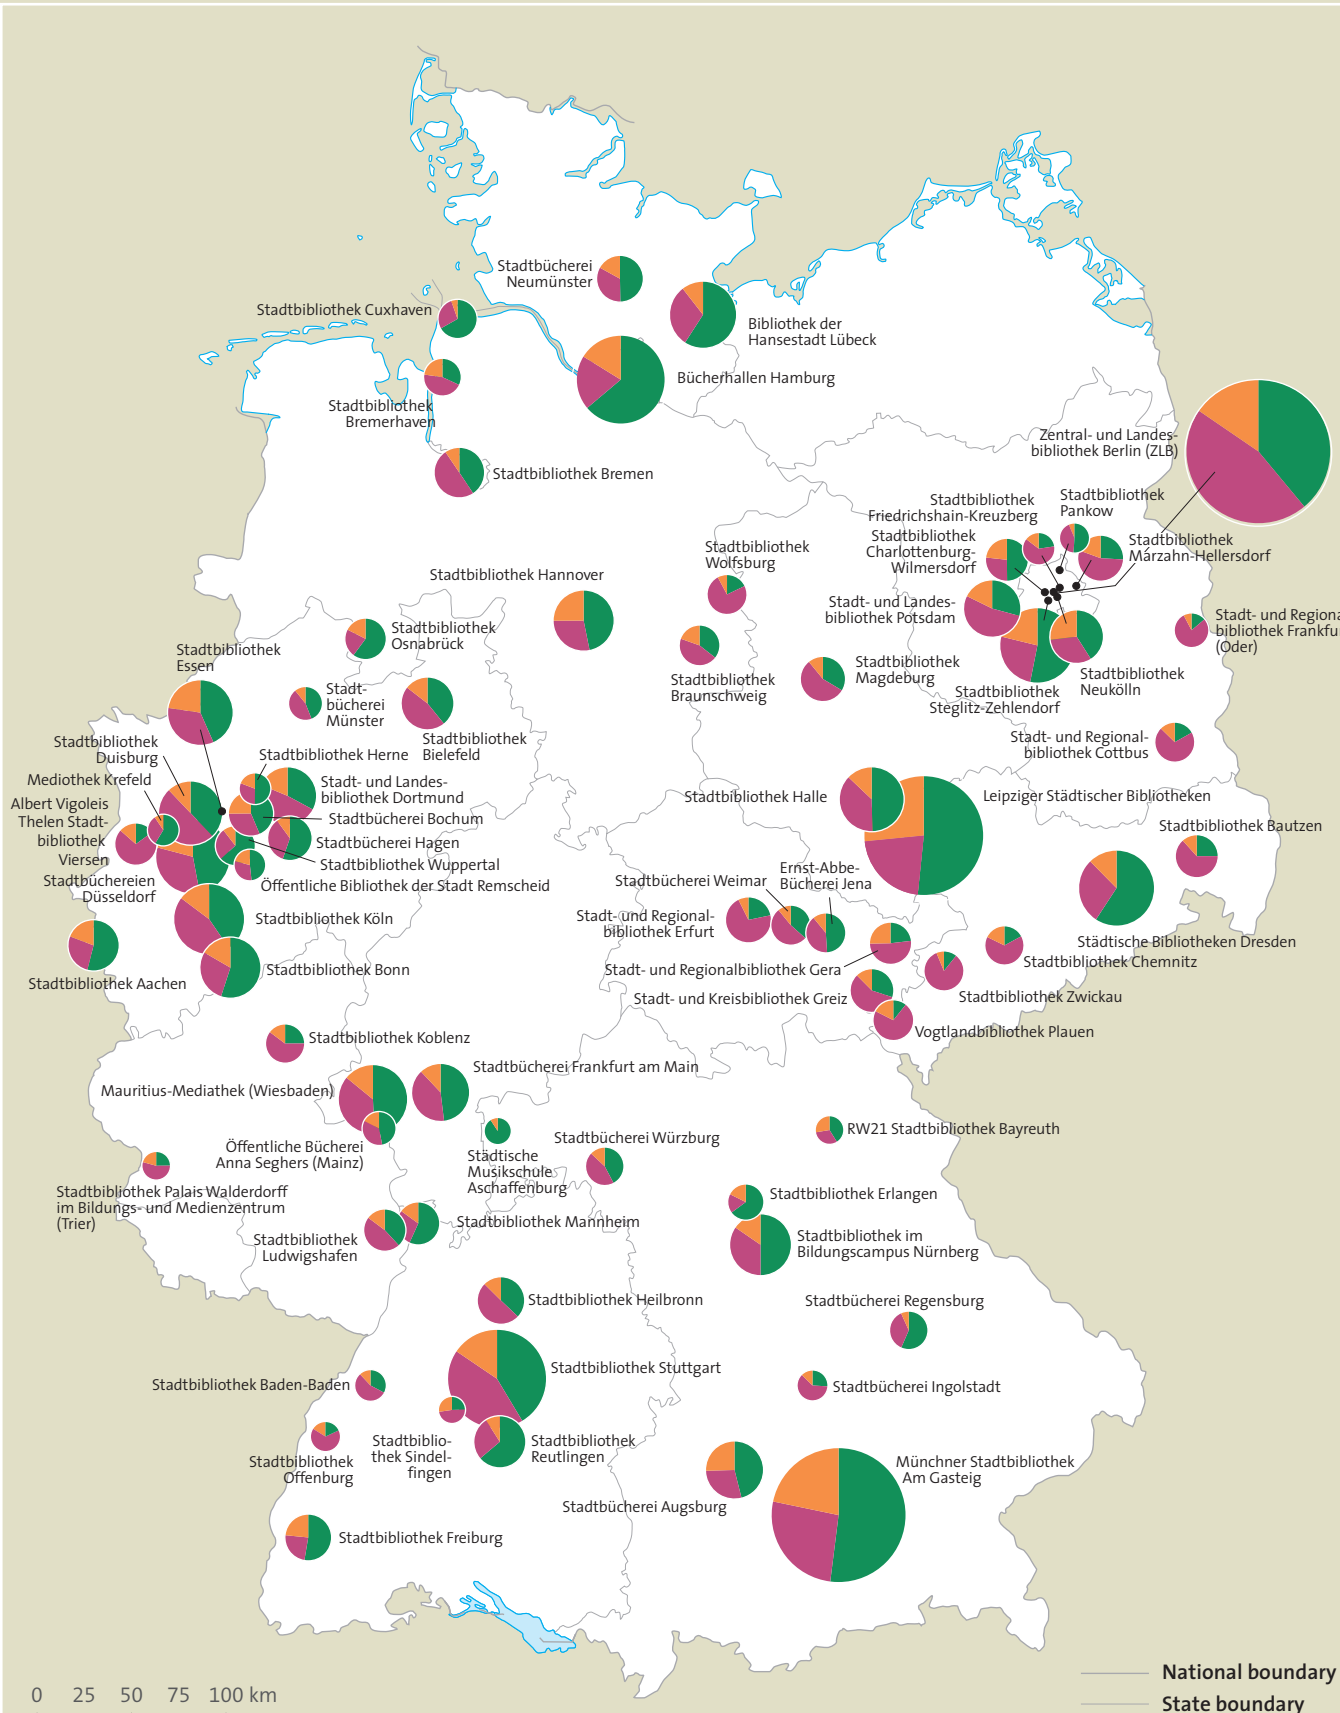

Source: German Music Information Centre, 2018

PROPORTION BY TYPE OF HOLDINGS

- Sheet music
- Audio-visual and audio recordings
- Books

TOTAL HOLDINGS

- 283,100
- 100,000
- 50,000
- 10,010

Note: The map shows public music libraries that are generally maintained as separate departments or areas in municipal libraries and offer specialist information from trained music librarians. The indicated holdings include books, sheet music and audio-visual and audio recordings, but not periodicals, special holdings or digital material specific to music.

miz: Deutsches Musikinformationszentrum

in cooperation with

Ländergruppe Deutschland e.V.

Cartography: S. Dutzmann Leipzig, 2018

© German Music Council/
German Music Information Centre

0 25 50 75 100 km

— National boundary
— State boundary