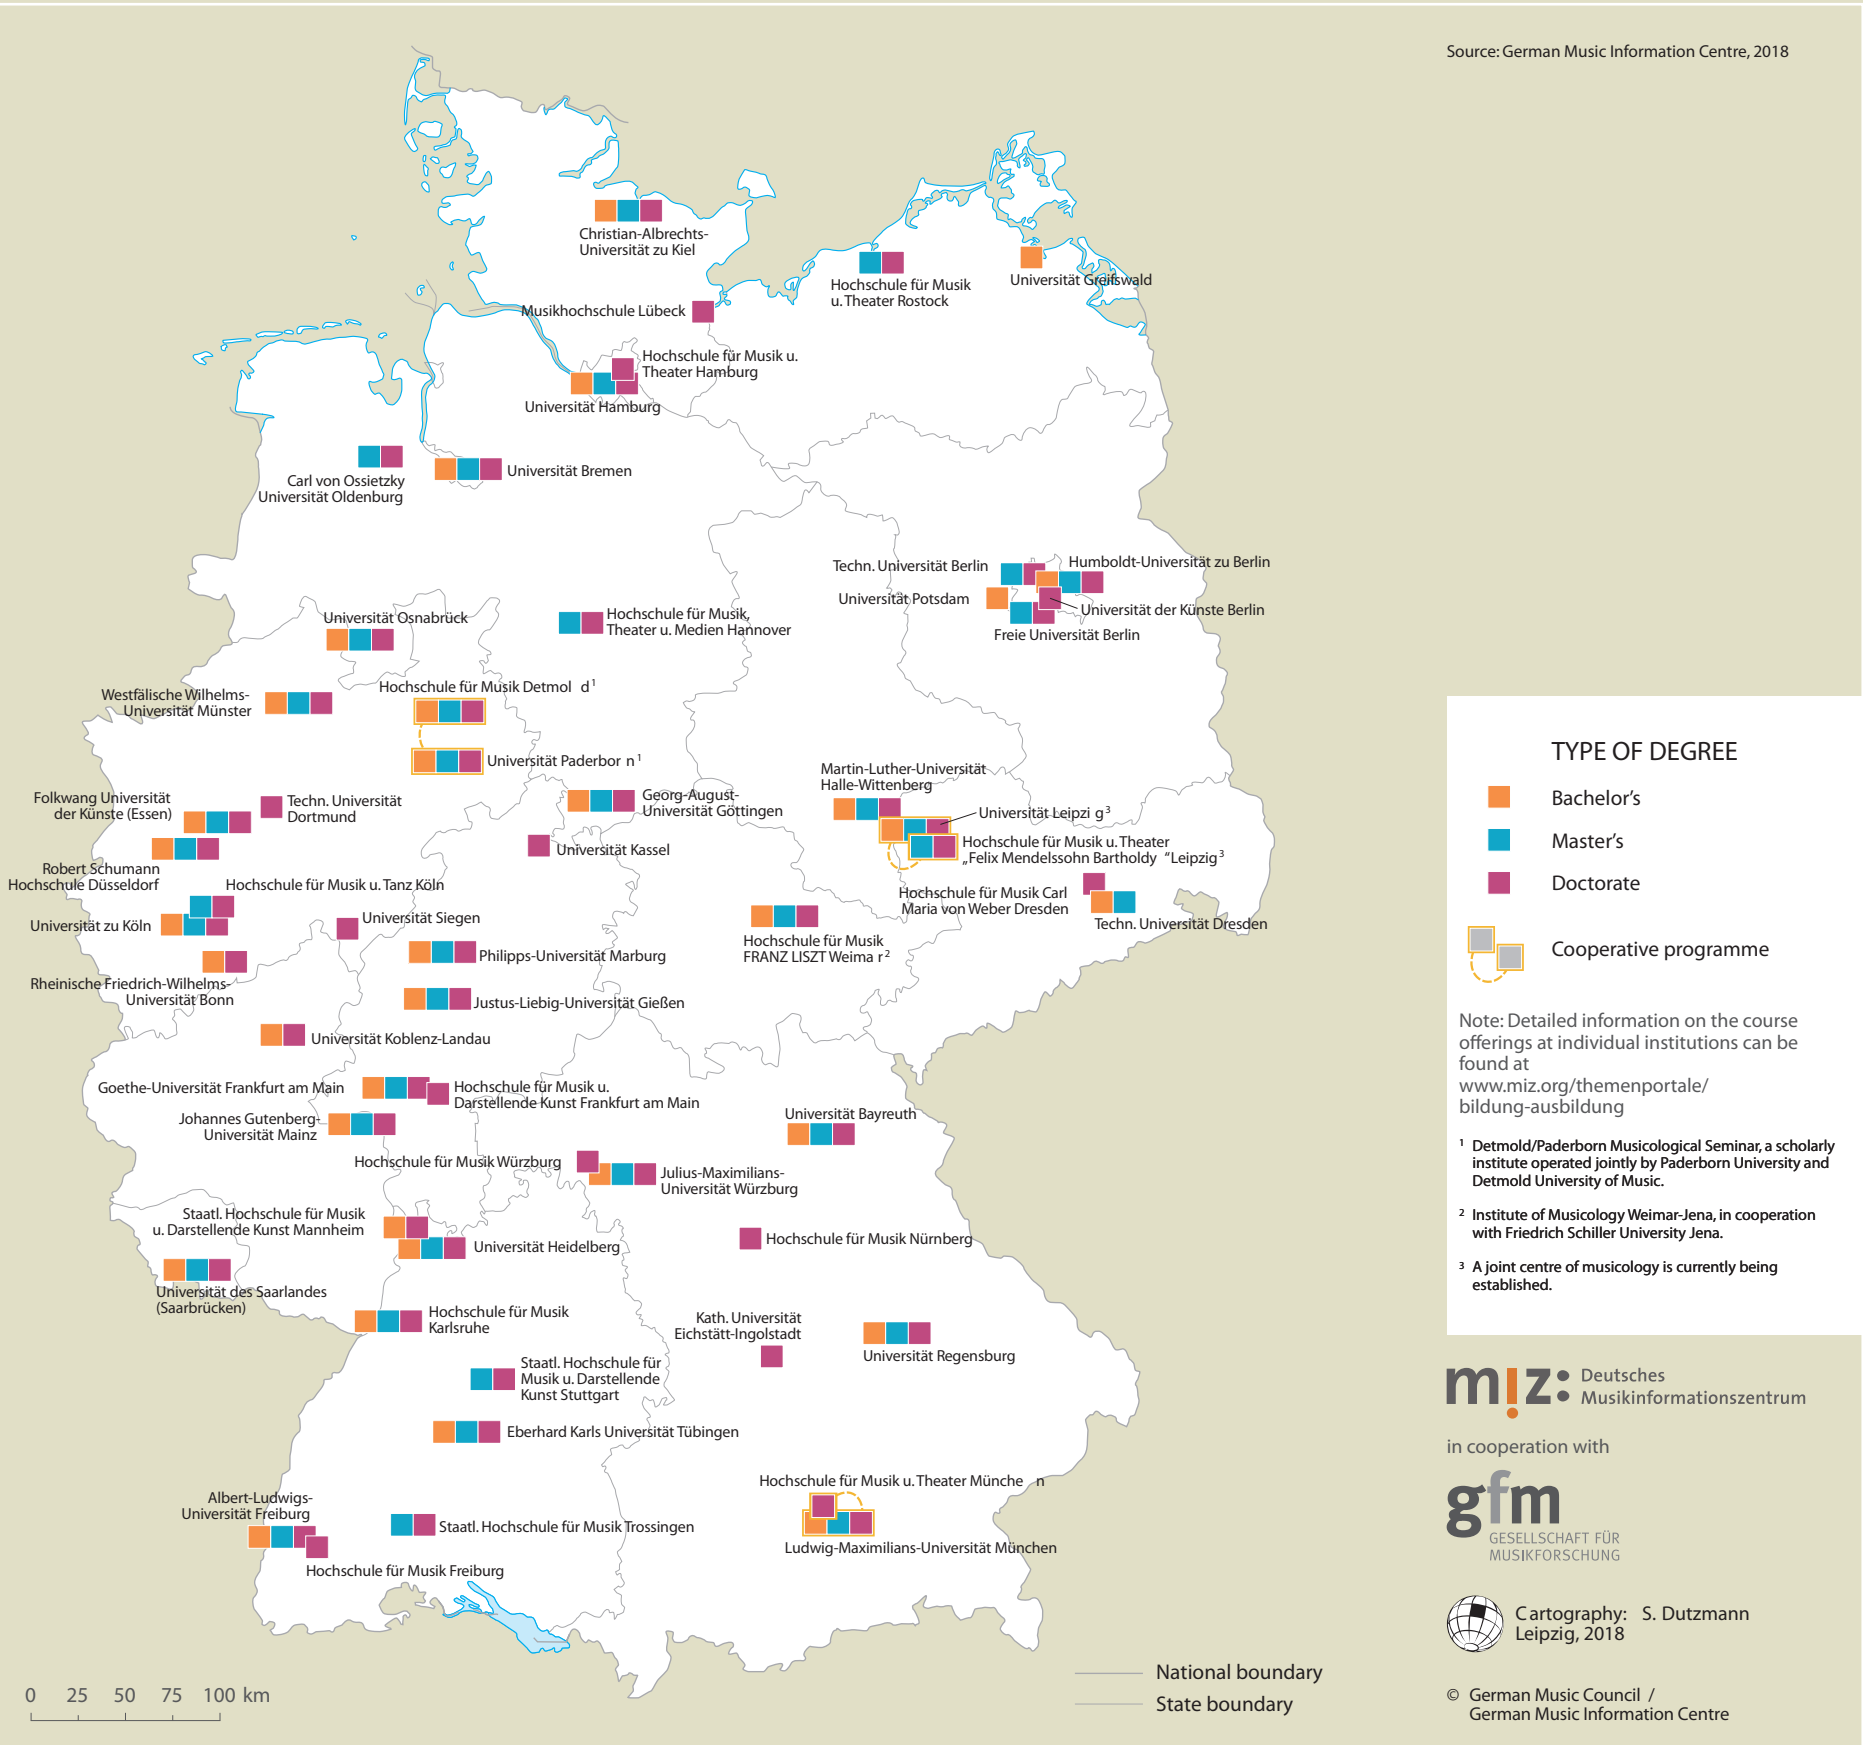

Source: German Music Information Centre, 2018

miz: Deutsches Musikinformationszentrum

in cooperation with

gfm
GESELLSCHAFT FÜR MUSIKFORSCHUNG

Cartography: S. Dutzmann
Leipzig, 2018

© German Music Council / German Music Information Centre