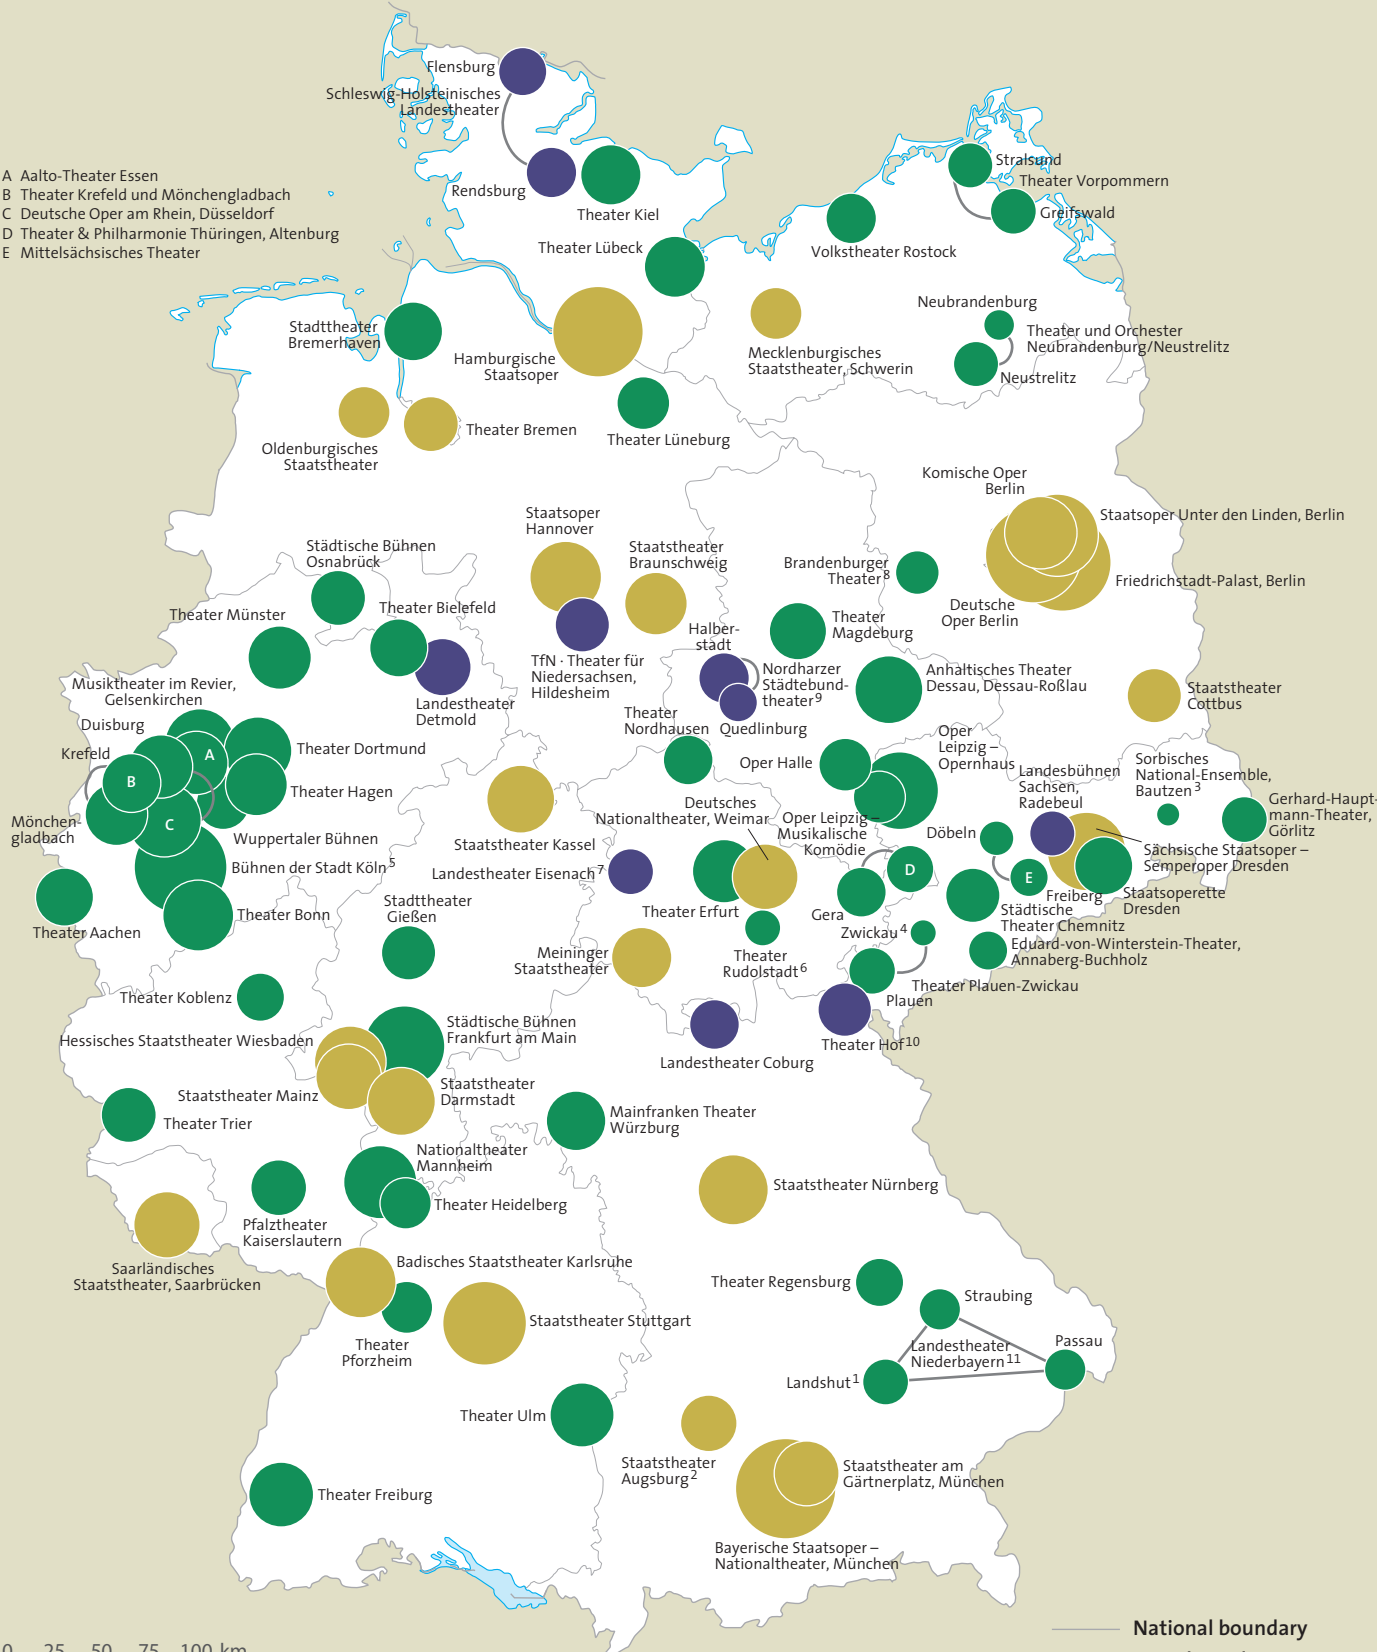

Sources: German Music Information Centre and German Theatre and Orchestra Association, 2018

- A Aalto-Theater Essen
- B Theater Krefeld und Mönchengladbach
- C Deutsche Oper am Rhein, Düsseldorf
- D Theater & Philharmonie Thüringen, Altenburg
- E Mittelsächsisches Theater

MUSIC THEATRES

- State theatre
- Regional theatre
- Municipal (or municipal union) theatre
- Music theatre with two or more sites

SEATING CAPACITY OF PRINCIPAL VENUES

Note: The map indicates the primary performance location for the theatre concerned; other auditoriums or venues are excluded. For theatres currently closed for renovation, the seating capacity refers to the relevant interim venue.

- 1 Interim venue: Theaterzelt.
- 2 Interim venue: Martini-Park.
- 3 Auditorium for concert performances, music theatre lacking a permanent venue.
- 4 Interim venue: Malsaal.
- 5 Interim venue: Staatenhaus.
- 6 Interim venue: Großes Haus. Music theatre in cooperation with Nordhausen Theatre, Lyric Opera Studio Weimar and Mainz School of Music.
- 7 Music theatre in cooperation with Meiningen State Theatre.
- 8 Alternating co-production of music theatre with members of the Brandenburg Union of Municipal Theatres.
- 9 Classified as a regional theatre (Landestheater) owing to its regular guest performances at other locations in Saxony-Anhalt.
- 10 Classified as a regional theatre (Landestheater) owing to its regular guest performances at other locations in Bavaria.
- 11 Classified as a municipal union theatre as there are generally no guest performances.

miz: Deutsches Musikinformationszentrum

in cooperation with

T Deutscher Bühnenverein
Bundesverband der Theater und Orchester

Cartography: S. Dutzmann
Leipzig, 2018

© German Music Council/
German Music Information Centre