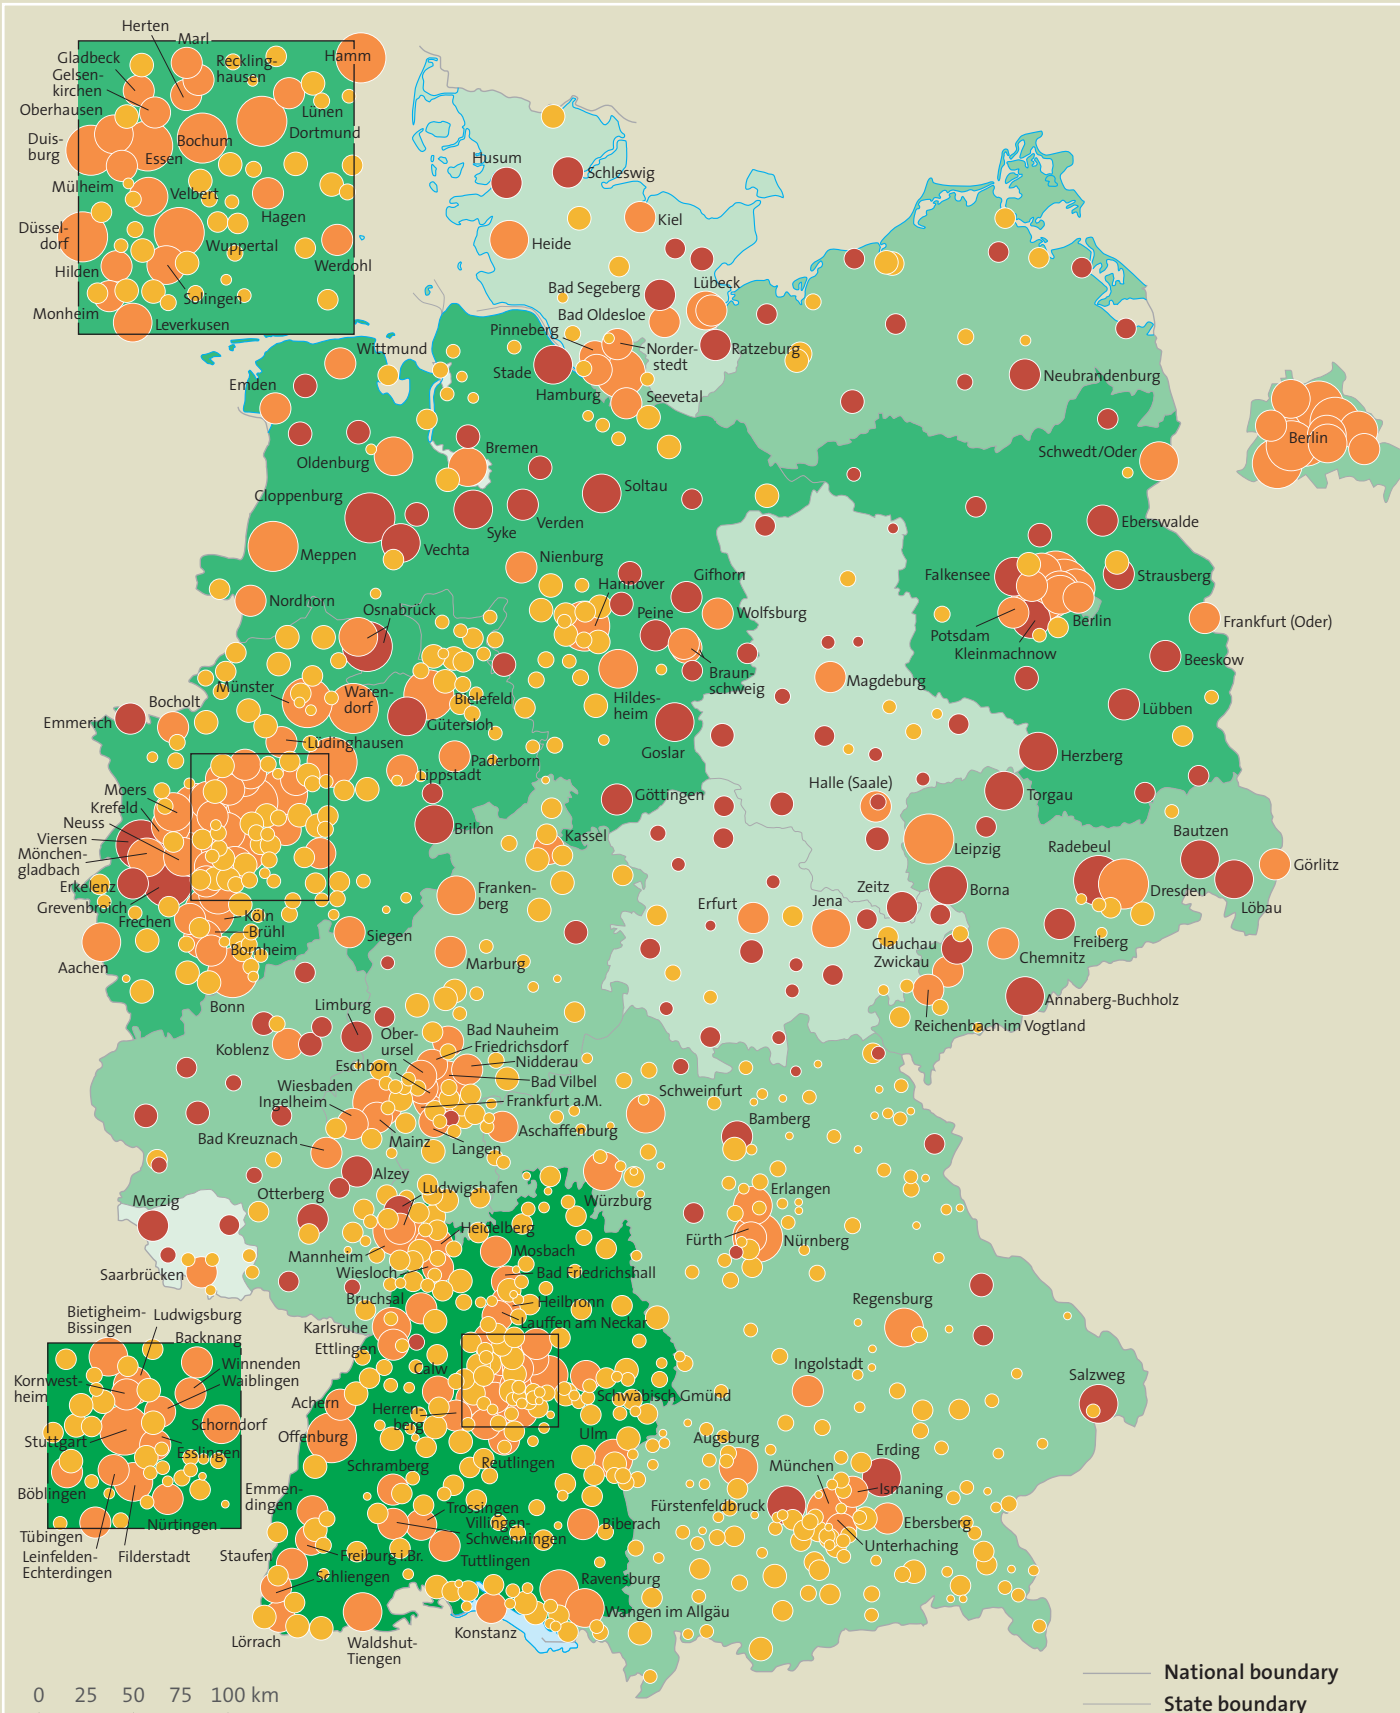

Schools in the Association of German Music Schools (VdM)

Sources: Association of German Music Schools, 2018 (data as of 2016); Bevölkerung und Erwerbstätigkeit, ed. Federal Statistical Office, Special series 1, series 1.3 (2016)

NUMBER OF STUDENTS

District music school

Music school locations with more than 2,000 students are indicated by name.

NUMBER OF STUDENTS by state

Students per thsnd. inhabitants

0 25 50 75 100 km

— National boundary
— State boundary

miz: Deutsches Musikinformationszentrum

in cooperation with

Cartography: S. Dutzmann
Leipzig, 2018

© German Music Council/
German Music Information Centre

Das MIZ wird gefördert von:

Die Beauftragte der Bundesregierung
für Kultur und Medien

KULTUR
STIFTUNG · DER
LÄNDER

FREUDE.
JOY.
JOIE.
BONN.