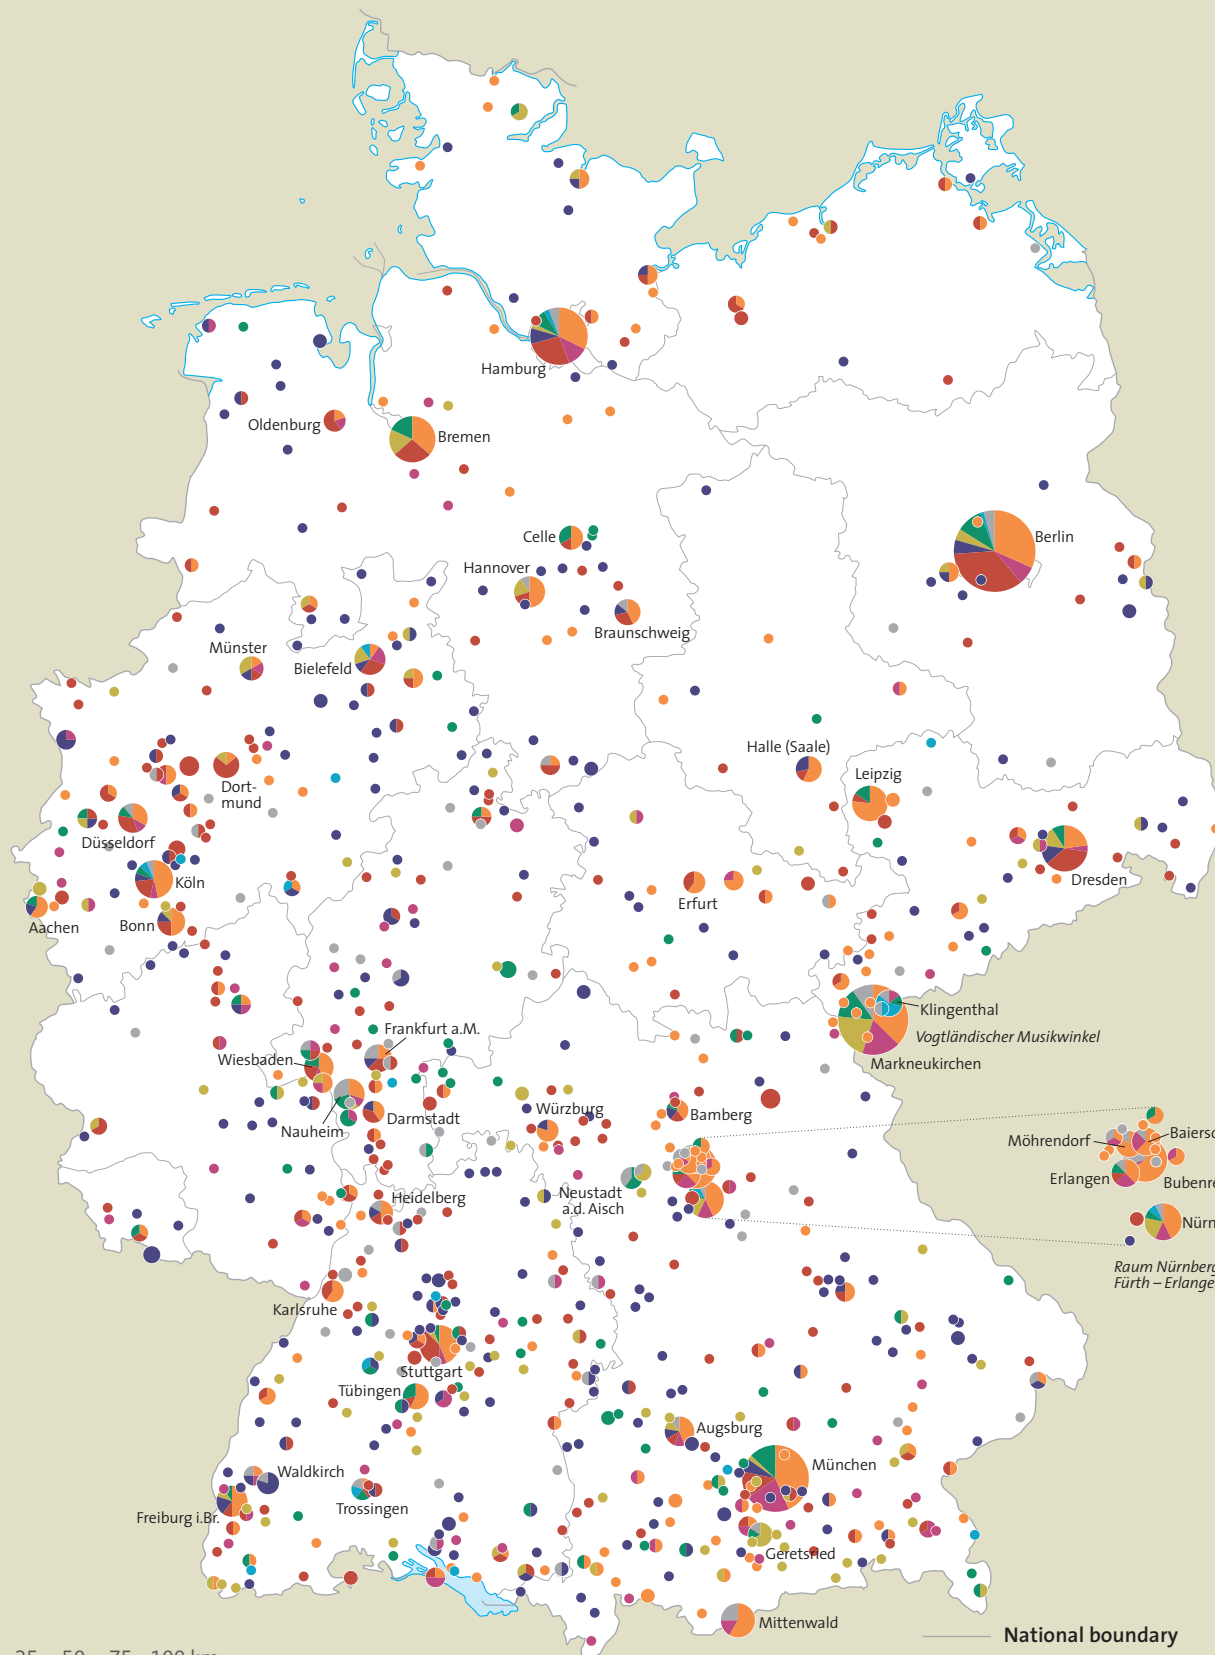

Source: German Music Information Centre, 2017-18

## SPECIAL AREAS

-  Violins and bows
-  Plucked instruments
-  Pianos and harpsichords
-  Organs and harmoniums
-  Metal wind instruments and percussion
-  Woodwind instruments
-  Harmonicas and hand-held bellows-driven reed instruments
-  Other firms

Locations with at least five firms are identified by name.

0 25 50 75 100 km

— National boundary  
— State boundary

**miz:** Deutsches Musikinformationszentrum

 Cartography: S. Dutzmann  
Leipzig, 2018

© German Music Council/  
German Music Information Centre