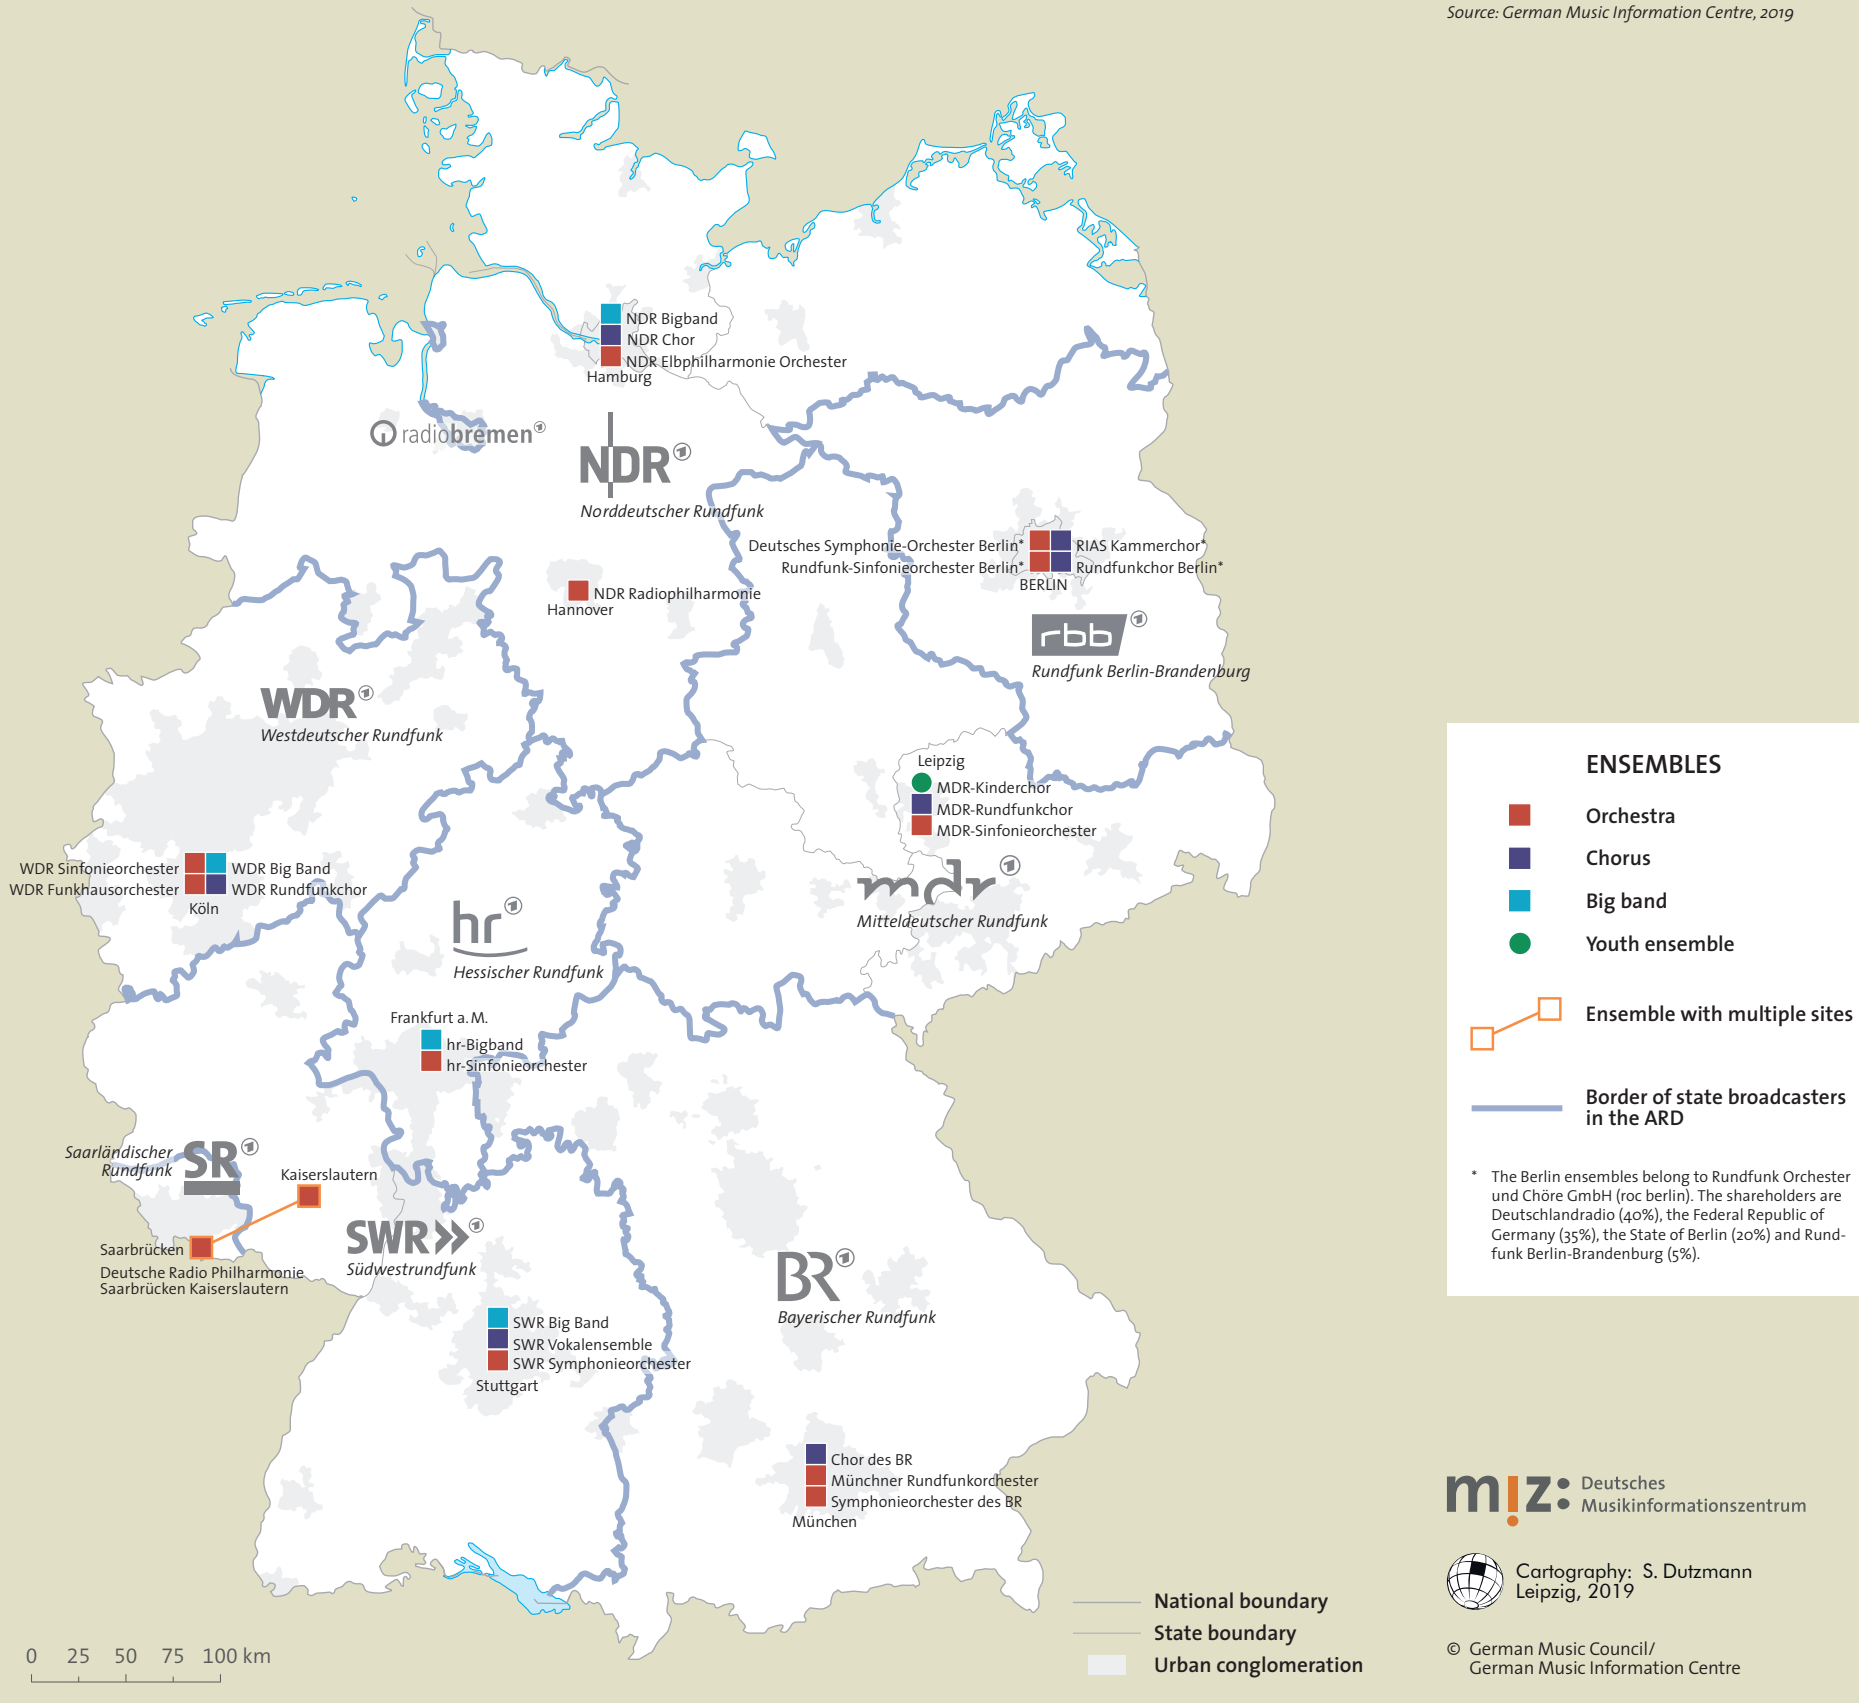

# Ensembles and broadcasting areas of the state broadcasters in the ARD

Source: German Music Information Centre, 2019

miz: Deutsches Musikinformationszentrum

Cartography: S. Dutzmann  
Leipzig, 2019

© German Music Council/  
German Music Information Centre