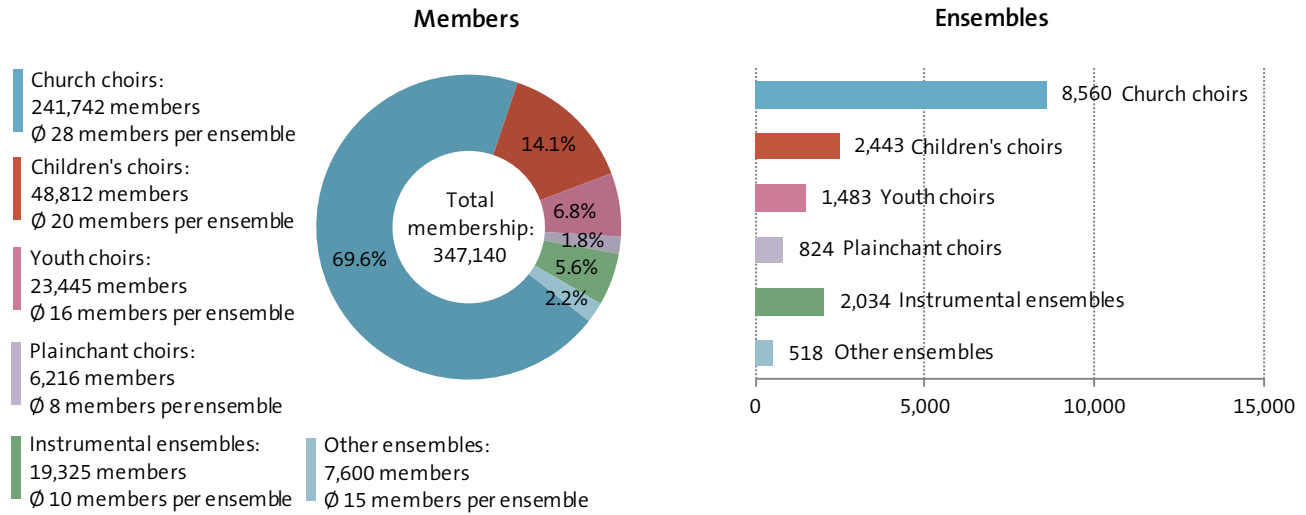

» Choirs and instrumental ensembles in the Catholic Church

Choirs and instrumental ensembles (2019)

Number of members by type of ensemble over time

» Choirs and instrumental ensembles in the Catholic Church

Comparison of church membership and ensemble membership in the Catholic Church over time

		Church choirs	Children's choirs	Youth choirs	Plainchant choirs	Instrumental ensembles	Other ensembles	Total	Church membership (in thousands)
2002	Ensembles	9,910	2,989	1,767	1,179	1,832	-	17,677	26,466
	Members	315,454	60,750	31,681	12,235	18,451	-	438,571	
	Members per ensemble	32	20	18	10	10	-	25	
2003	Ensembles	9,645	3,038	1,985	1,292	2,386	-	18,346	26,165
	Members	308,473	63,176	35,851	13,060	20,843	-	441,403	
	Members per ensemble	32	21	18	10	9	-	24	
2004	Ensembles	9,688	3,198	2,134	1,353	2,666	-	19,039	25,986
	Members	298,126	64,806	37,907	12,880	26,305	-	440,024	
	Members per ensemble	31	20	18	10	10	-	23	
2005	Ensembles	9,730	3,165	2,022	1,341	2,623	-	18,881	25,870
	Members	287,778	63,706	36,564	12,372	24,287	-	424,707	
	Members per ensemble	30	20	18	9	9	-	22	
2006	Ensembles	9,589	3,042	1,950	1,353	2,490	-	18,424	25,685
	Members	287,576	64,841	34,076	10,609	23,126	-	420,228	
	Members per ensemble	30	21	17	8	9	-	23	
2007	Ensembles	9,351	3,121	1,970	1,324	2,357	-	18,123	25,461
	Members	283,213	65,190	36,093	10,292	21,965	-	416,753	
	Members per ensemble	30	21	18	8	9	-	23	