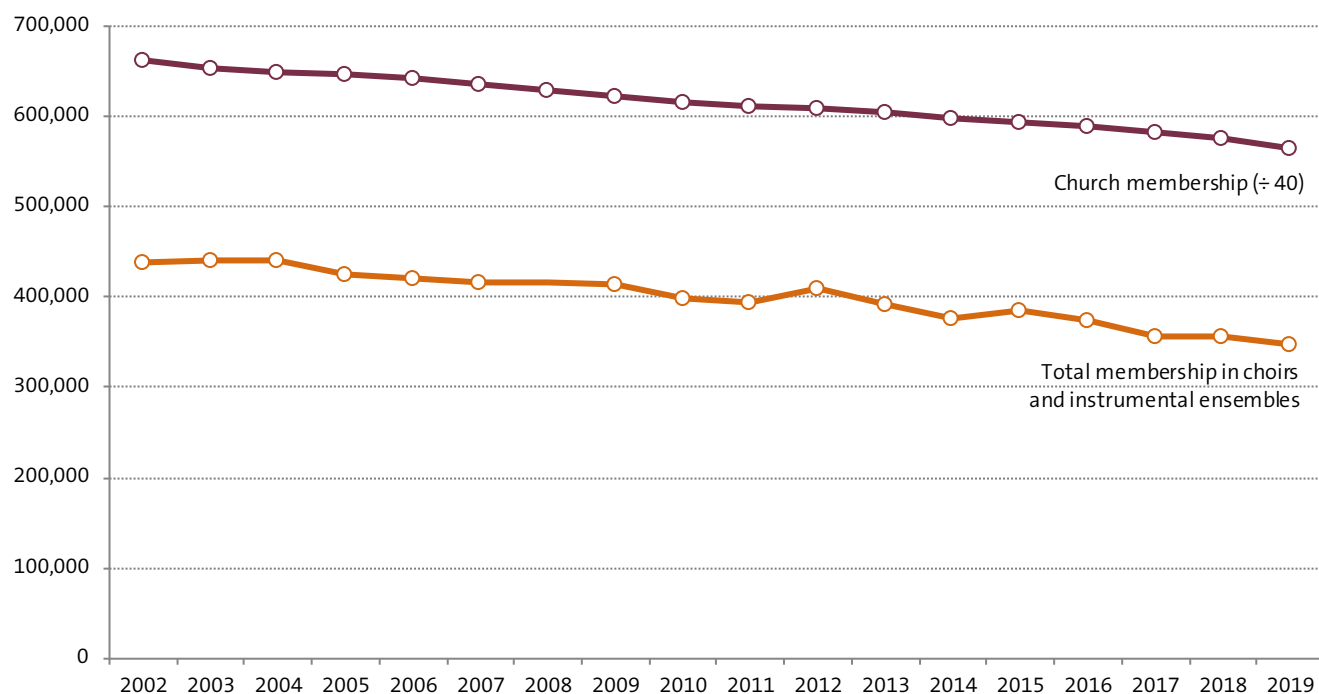

» Choirs and instrumental ensembles in the Catholic Church

Choirs and instrumental ensembles (2019)

Number of members by type of ensemble over time

» Choirs and instrumental ensembles in the Catholic Church

Comparison of church membership and ensemble membership in the Catholic Church over time

		Church choirs	Children's choirs	Youth choirs	Plainchant choirs	Instrumental ensembles	Other ensembles	Total	Church membership (in thousands)
2002	Ensembles	9,910	2,989	1,767	1,179	1,832	-	17,677	26,466
	Members	315,454	60,750	31,681	12,235	18,451	-	438,571	
	Members per ensemble	32	20	18	10	10	-	25	
2003	Ensembles	9,645	3,038	1,985	1,292	2,386	-	18,346	26,165
	Members	308,473	63,176	35,851	13,060	20,843	-	441,403	
	Members per ensemble	32	21	18	10	9	-	24	
2004	Ensembles	9,688	3,198	2,134	1,353	2,666	-	19,039	25,986
	Members	298,126	64,806	37,907	12,880	26,305	-	440,024	
	Members per ensemble	31	20	18	10	10	-	23	
2005	Ensembles	9,730	3,165	2,022	1,341	2,623	-	18,881	25,870
	Members	287,778	63,706	36,564	12,372	24,287	-	424,707	
	Members per ensemble	30	20	18	9	9	-	22	
2006	Ensembles	9,589	3,042	1,950	1,353	2,490	-	18,424	25,685
	Members	287,576	64,841	34,076	10,609	23,126	-	420,228	
	Members per ensemble	30	21	17	8	9	-	23	
2007	Ensembles	9,351	3,121	1,970	1,324	2,357	-	18,123	25,461
	Members	283,213	65,190	36,093	10,292	21,965	-	416,753	
	Members per ensemble	30	21	18	8	9	-	23	