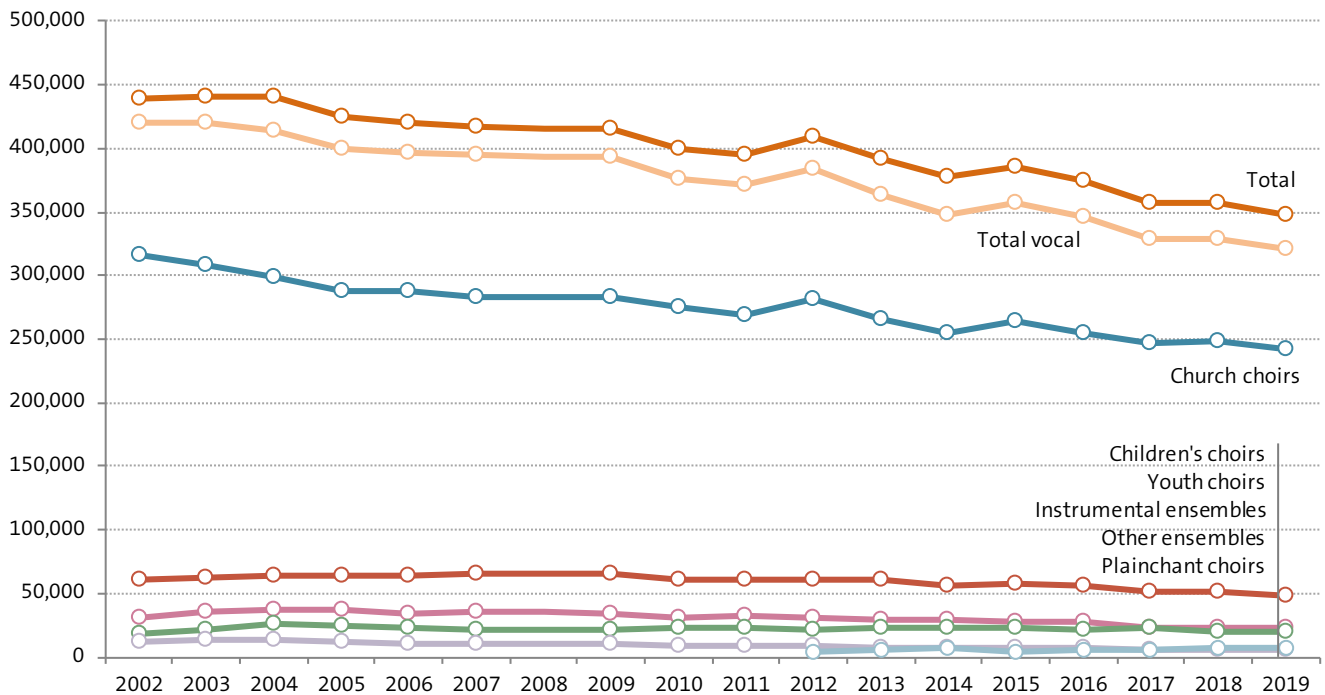

» Choirs and instrumental ensembles in the Catholic Church

Choirs and instrumental ensembles (2019)

Number of members by type of ensemble over time

» Choirs and instrumental ensembles in the Catholic Church

Comparison of church membership and ensemble membership in the Catholic Church over time

		Church choirs	Children's choirs	Youth choirs	Plainchant choirs	Instrumental ensembles	Other ensembles	Total	Church membership (in thousands)
2002	Ensembles	9,910	2,989	1,767	1,179	1,832	-	17,677	26,466
	Members	315,454	60,750	31,681	12,235	18,451	-	438,571	
	Members per ensemble	32	20	18	10	10	-	25	
2003	Ensembles	9,645	3,038	1,985	1,292	2,386	-	18,346	26,165
	Members	308,473	63,176	35,851	13,060	20,843	-	441,403	
	Members per ensemble	32	21	18	10	9	-	24	
2004	Ensembles	9,688	3,198	2,134	1,353	2,666	-	19,039	25,986
	Members	298,126	64,806	37,907	12,880	26,305	-	440,024	
	Members per ensemble	31	20	18	10	10	-	23	
2005	Ensembles	9,730	3,165	2,022	1,341	2,623	-	18,881	25,870
	Members	287,778	63,706	36,564	12,372	24,287	-	424,707	
	Members per ensemble	30	20	18	9	9	-	22	
2006	Ensembles	9,589	3,042	1,950	1,353	2,490	-	18,424	25,685
	Members	287,576	64,841	34,076	10,609	23,126	-	420,228	
	Members per ensemble	30	21	17	8	9	-	23	
2007	Ensembles	9,351	3,121	1,970	1,324	2,357	-	18,123	25,461
	Members	283,213	65,190	36,093	10,292	21,965	-	416,753	
	Members per ensemble	30	21	18	8	9	-	23	