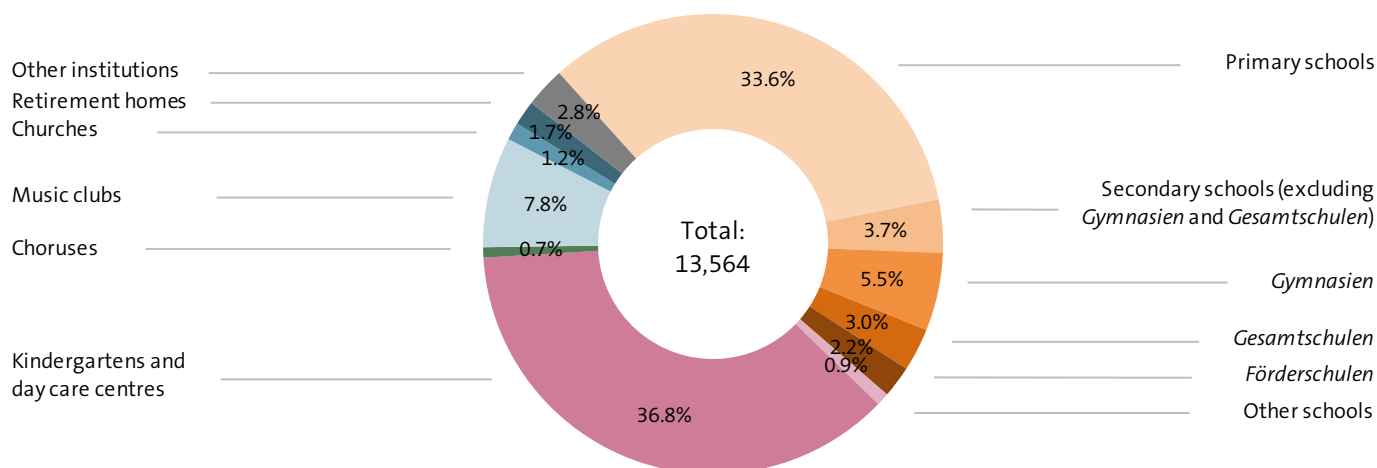

**» Partnerships of public music schools with primary and secondary schools and other institutions**
**Percentage of partnerships by partner (2019)**

Type of partner	2009	2011	2013	2015	2017	2019	Percentage of cooperating music schools among total music schools (2019) <sup>1</sup>	2009	2011	2013	2015	2017	2019
	Number of cooperating music schools							Number of cooperating partners					
Primary schools	742	774	783	711	743	731	78.5	3,926	4,054	4,347	3,769	4,332	4,551
<i>Hauptschulen</i> <sup>2</sup>	285	259	209	305	293	297	31.9	576	478	314	567	498	507
<i>Realschulen</i> <sup>2</sup>	305	310	304					478	493	486			
<i>Gymnasien</i>	529	502	500	387	418	407	43.7	975	1,069	973	707	796	743
<i>Gesamtschulen</i>	138	151	172	202	233	216	23.2	201	371	263	354	416	410
<i>Förderschulen</i>	193	214	227	215	233	220	23.6	290	308	308	333	328	302
Other schools	82	70	67	97	93	85	9.1	127	106	112	203	175	122
Kindergartens and day care centres	665	731	721	568	605	603	64.8	4,592	5,379	5,567	4,425	4,865	4,992
Choruses	264	209	190	63	61	49	5.3	709	538	482	130	114	98
Music clubs	490	435	411	248	268	258	27.7	2,012	1,793	1,693	1,030	1,038	1,053
Churches	355	252	215	89	96	85	9.1	848	606	538	207	221	167
Retirement homes	-	-	-	104	121	119	12.8	-	-	-	163	204	236
Other institutions	179	229	245	186	217	210	22.6	523	626	732	339	425	383